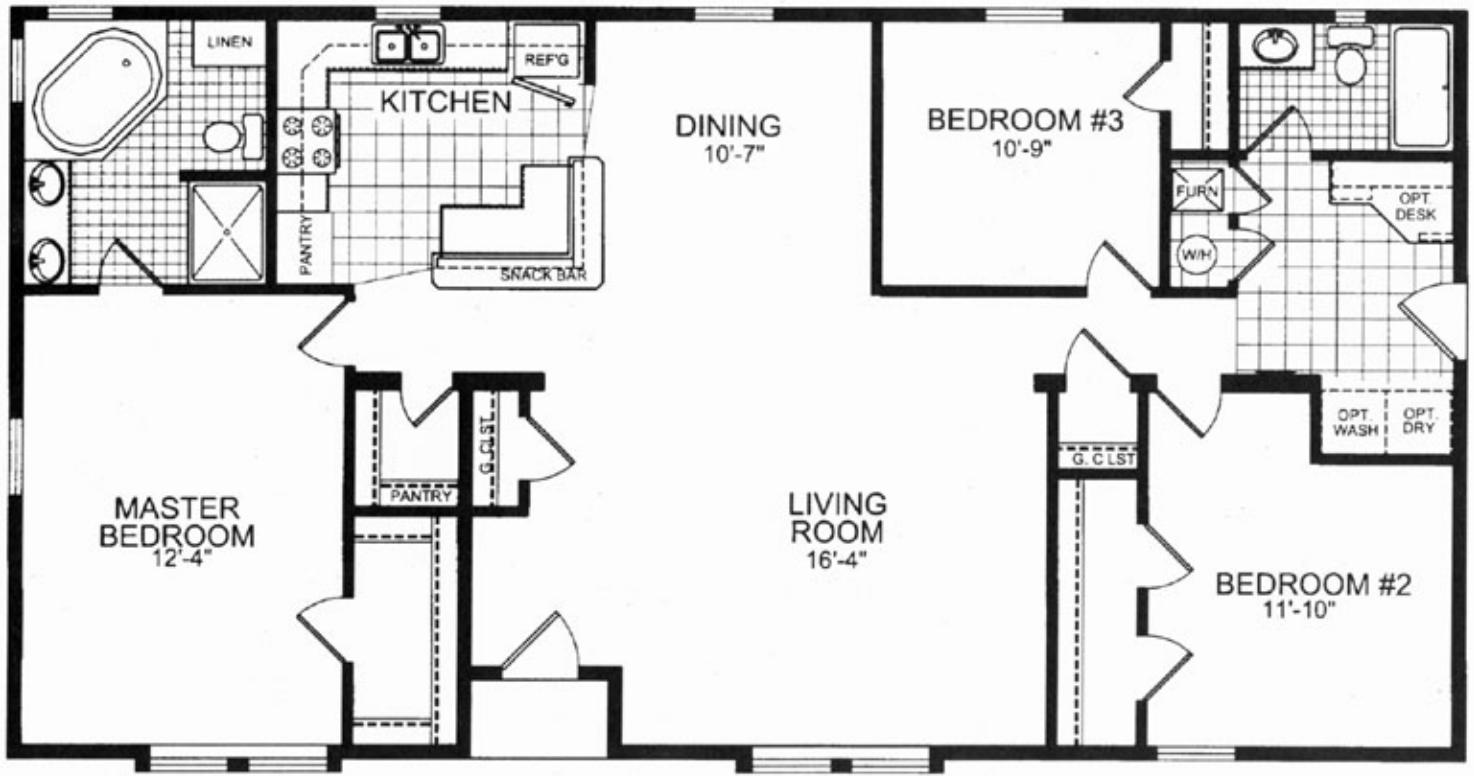

WOOD RIDGE

Model 875

3 Bedroom, 2 Bath

32' x 60'

1624 Sq. Ft.

OPT. FIREPLACE

OPT. BASEMENT