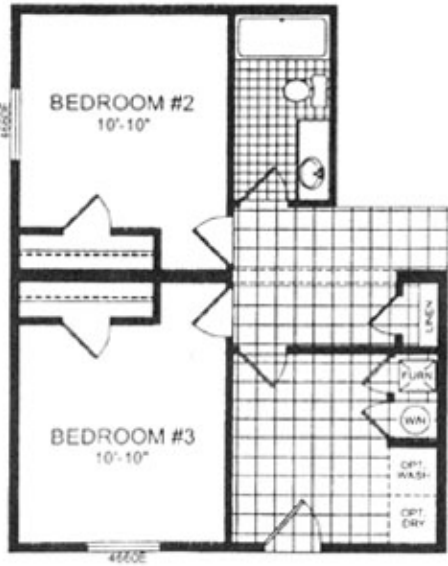

OPT. FRONT UTILITY

*Oakridge*  
*Model 885*  
3 Bedroom, 2 Bath  
32' x 68'  
1856 Sq. Ft.

*Screened areas in floor plans indicate  
Optional Accent Wall*