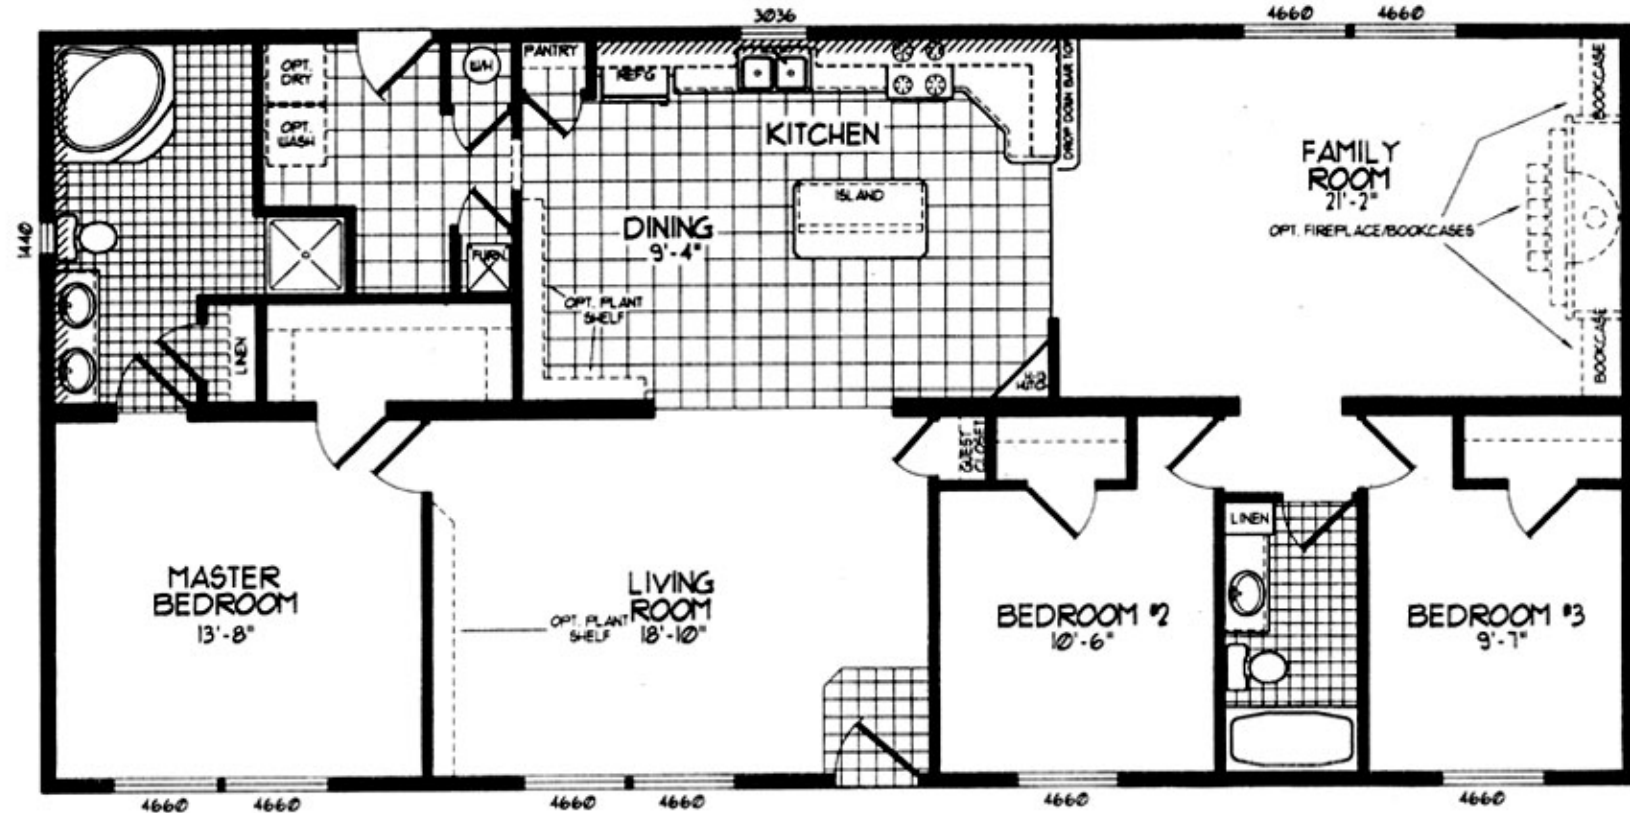

OPTIONAL MASTER BATH WITH REAR ENTRY

Delaware

Model 838

3 Bedroom, 2 Bath

32' x 64'

1740 Sq. Ft.