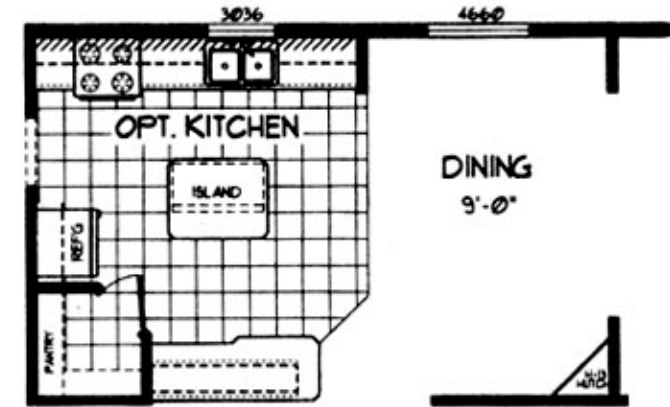

OPTIONAL MASTER BATH WITH REAR ENTRY

Delaware

Model 838

3 Bedroom, 2 Bath

32' x 64'

1740 Sq. Ft.